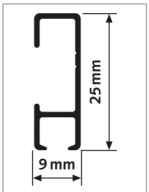

30
KG/M

10
YEAR
WARRANTY