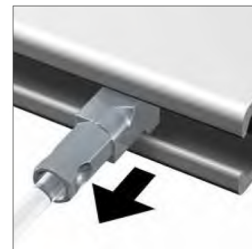

CLICK RAIL

The Click Rail flexible picture hanging system is available in a variety of all-in-one kits: economy, a Twister with a 15-kg hook and a Twister with a 20-kg Micro Grip hook. These retail packages contain the rail, mounting materials and instruction sheet, hanging wires and hooks, and are available in 2-m, 4-m and/or 6-m sets. The all-in-ones kits offer a complete solution and are ready for immediate onward sale.

ALL-IN-ONE CLICK RAIL ECONOMY

COMPLETE SET 2m				
	1x2m	6x	2x	2x max. 15 kg 150 cm HOOK 15 kg + TWISTER 2 mm PERLON
ARTICLE NO.	9.7161			

HANGING WIRES AND HOOKS

2m

HANGING WIRES

TWISTER™

MAX. 20 KG

SIMPLE-SAFE-STRONG

Artiteq developed the Twister glider system for all its hanging rails. Twister offers the most Logical and user-friendly way to hook the hanging wire into the rail: insert, twist, click and you're done. Since the Twister may be clicked anywhere on the rail, you can hang a picture anywhere you like on the wall. You have the option of using Twister in perlon, steel wire or rods for all the Artiteq hanging systems. The perlon and steel hanging wires with the Twister mechanism are available in 1 or 2 mm thicknesses, and in lengths ranging from 100 to 500 cm.

TWISTER™

Twister is a European Registered Community Design.