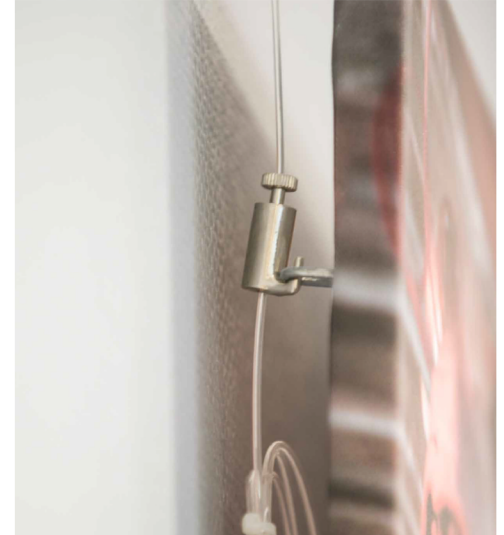

ALL MOUNTING MATERIAL MAY BE ORDERED SEPARATELY. SEE OVERVIEW ON PAGE 38
* P/1: PACKAGED BY THE PIECE IN FOIL / P/20: PACKAGED PER 20 IN FOIL

FLEXIBLE
STRONG
RELIABLE

The Click Rail is a flexible picture hanging system that you mount to the wall. Using the Click&Connect system, mounting the rail system is fast and easy. The Click Rail may be installed flush against the ceiling and may also be repainted, for example in the same colour as the wall or ceiling. This helps the picture hanging system 'blend in' with the wall or ceiling, making it nearly invisible. The hanging rail's appearance makes it easy to integrate in any room or interior. You always have flexibility in hanging posters, pictures or photo frames thanks to the hanging wires with hooks that you can click into any desired location on the rail system.

TOP RAIL

14mm
7mm

20
KG/M

10
YEAR
WARRANTY

8 SCREWS / M

RAIL

TOP RAIL - WHITE RAL 9003

The flexible picture hanging system Top Rail is mounted to the ceiling. This ceiling rail that is discreet in its dimensions is an ideal hanging system to use in combination with recessed ceilings. By mounting the ceiling rail to the wooden side strip of a recessed ceiling, the rail 'disappears' into the ceiling. This 'invisible' picture hanging system then offers a flexible way to hang, change and replace pictures and wall decorations throughout the entire room.

DISPLAY HANGING SYSTEMS - RAIL SYSTEMS

INFO RAIL

FLEXIBLE
DESIGN
HIGH-END

The Info Rail is the ideal display system for displaying cards, posters, drawings and photos on the wall. Thanks to the Info Rail, you can create a tidy, orderly display of your documents. This system means no more damaged walls from thumbtacks, tape and so on, and changing drawings or posters is fast and easy. This hanging system has become particularly indispensable in classrooms and school corridors. The Info Rail is also an ideal system for displaying or sharing information at home and the office.