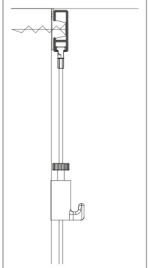

30
KG/M

10
YEAR
WARRANTY