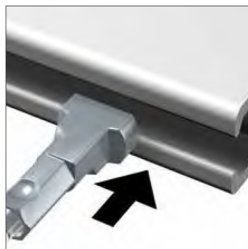

CLICK RAIL

The Click Rail flexible picture hanging system is available in a variety of all-in-one kits: economy, a Twister with a 15-kg hook and a Twister with a 20-kg Micro Grip hook. These retail packages contain the rail, mounting materials and instruction sheet, hanging wires and hooks, and are available in 2-m, 4-m and/or 6-m sets. The all-in-ones kits offer a complete solution and are ready for immediate onward sale.

ALL-IN-ONE CLICK RAIL ECONOMY

COMPLETE SET 2m				
	1x2m	6x	2x	2x max. 15 kg 150 cm HOOK 15 kg + TWISTER 2 mm PERLON
ARTICLE NO.	9.7161			

HANGING WIRES AND HOOKS

2m

HANGING WIRES

TWISTER™

MAX. 20 KG

SIMPLE-SAFE-STRONG

Artiteq developed the Twister glider system for all its hanging rails. Twister offers the most Logical and user-friendly way to hook the hanging wire into the rail: insert, twist, click and you're done. Since the Twister may be clicked anywhere on the rail, you can hang a picture anywhere you like on the wall. You have the option of using Twister in perlon, steel wire or rods for all the Artiteq hanging systems. The perlon and steel hanging wires with the Twister mechanism are available in 1 or 2 mm thicknesses, and in lengths ranging from 100 to 500 cm.

TWISTER™

Twister is a European Registered Community Design.